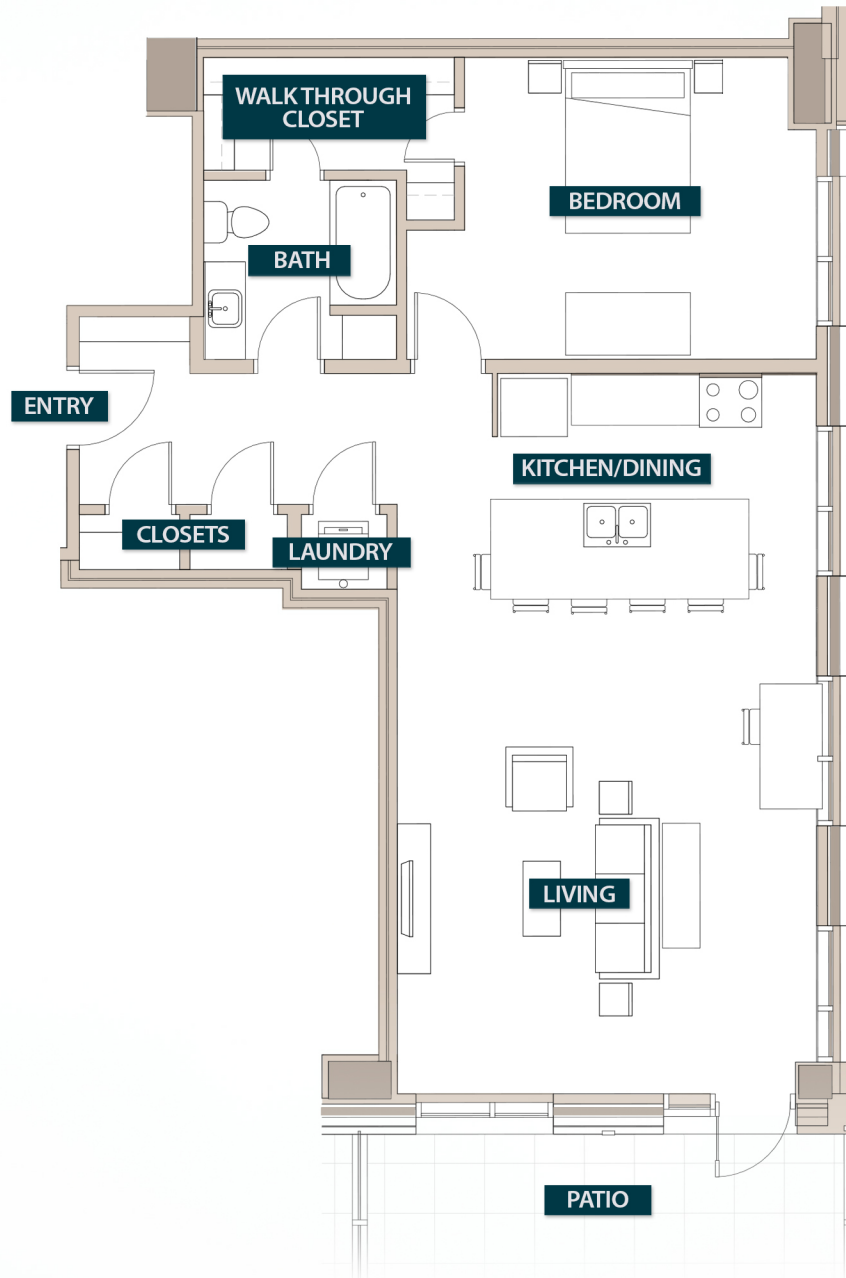

# 1 BEDROOM

SUITE 108

e11even  
10045 111 ST NW, EDMONTON

\*Artist's conceptual rendering. Final product and square footage may not be exactly as shown.

e11even  
e11evenyeg.ca  
780.809.1449