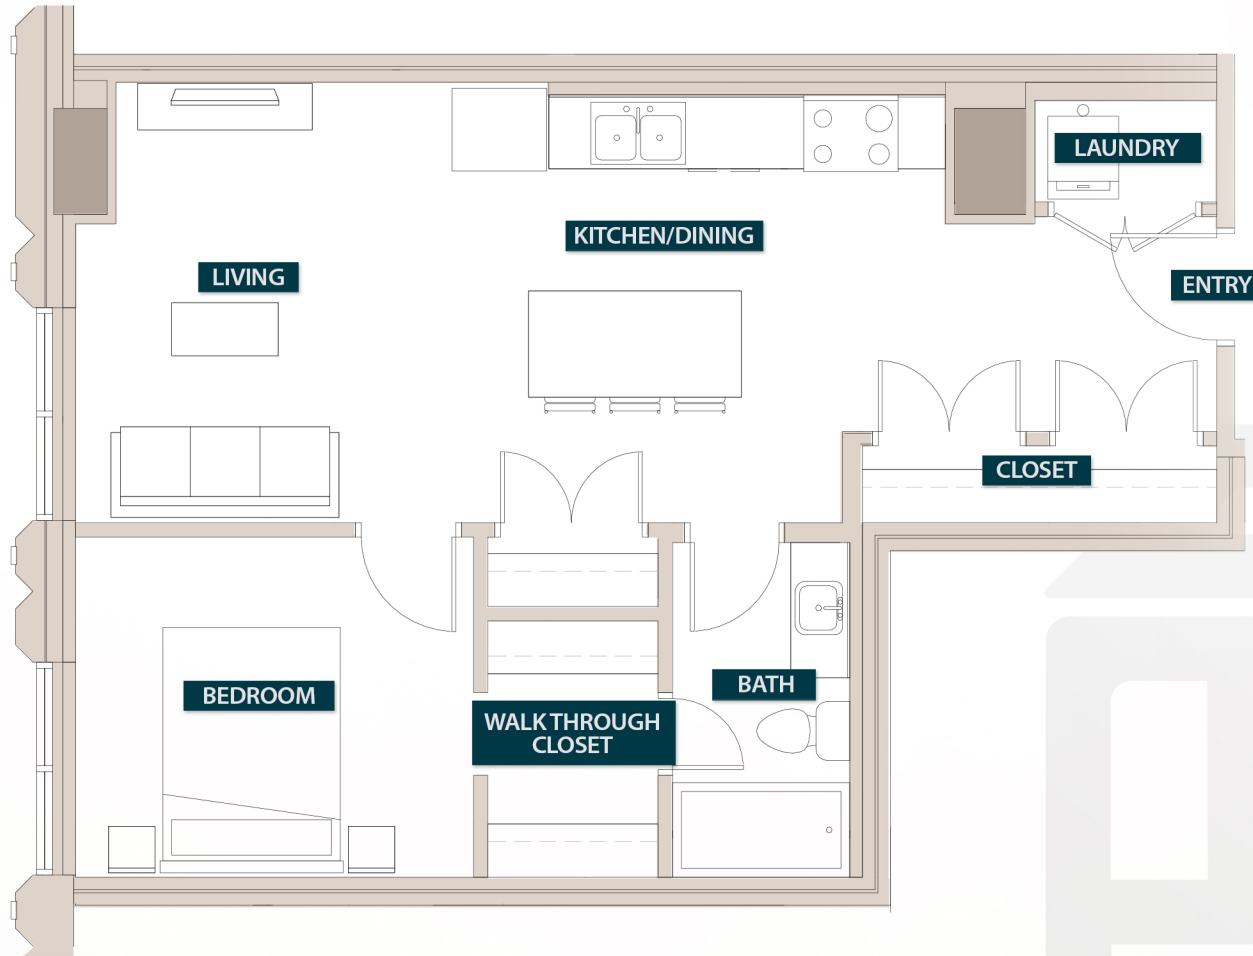

1 BEDROOM

SUITE X-03, X-05, X-10, X-12

e11even

10045 111 ST NW, EDMONTON

e11even
e11evenyeg.ca
780.809.1449

*Artist's conceptual rendering. Final product and square footage may not be exactly as shown.