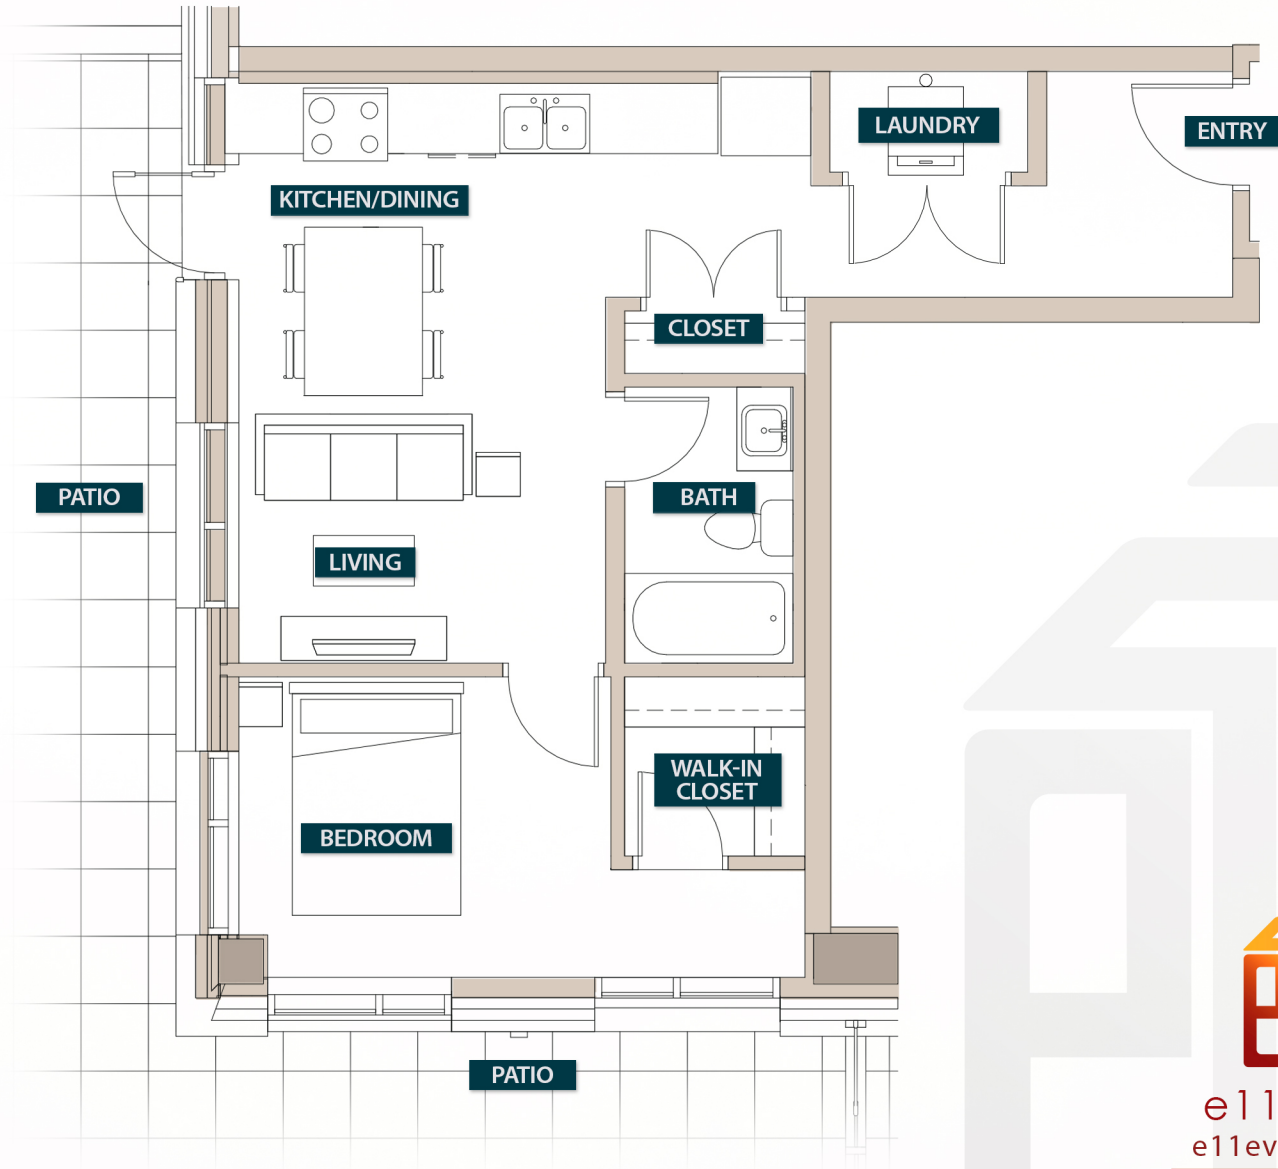

1 BEDROOM

SUITE 102

e11even
10045 111 ST NW, EDMONTON

e11even
e11evenyeg.ca
780.809.1449

*Artist's conceptual rendering. Final product and square footage may not be exactly as shown.