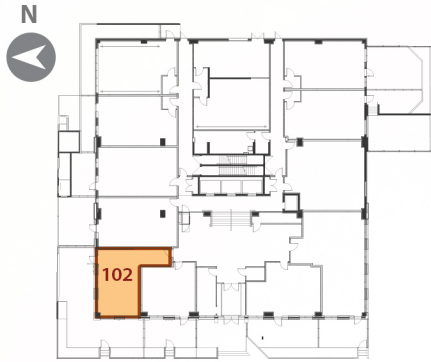

1 BEDROOM

SUITE 102

e11even
10045 111 ST NW, EDMONTON

e11even
e11evenyeg.ca
780.809.1449

*Artist's conceptual rendering. Final product and square footage may not be exactly as shown.